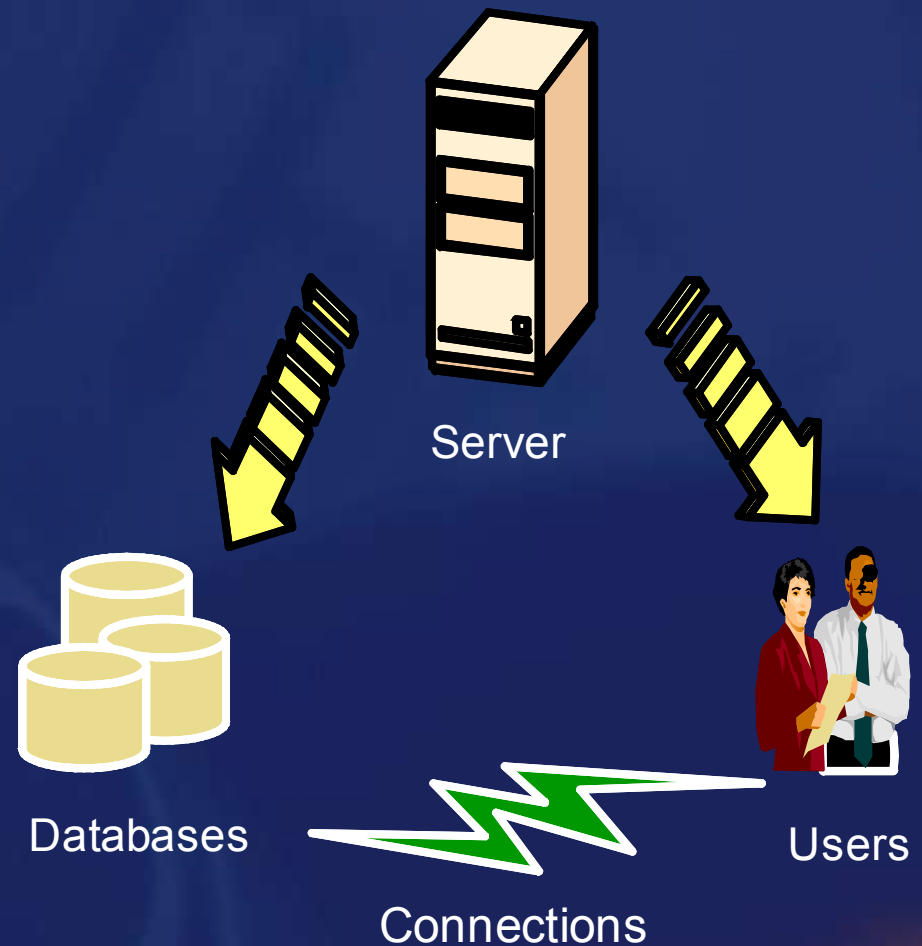

Activity Trends Data Categories

■ Server

- ▸ Server-wide activity statistics

■ Databases

- ▸ Activity and size data per database

■ Users

- ▸ Activity data per user

■ Connections

- ▸ User affinity to databases (who is using which databases and how much)